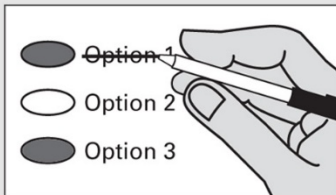

Presidential Primary Sample Ballot Instructions
March 10, 2020 Presidential Primary Election
Thurston County

Revised: January 2020

i Instructions

Marking Your Ballot

Use a dark pen. Vote for one. If you vote for more than one, that race or measure will not count. To vote for a candidate not on the ballot, print the name on the blank line and fill in the oval to the left.

Making A Correction

Draw a line through the entire candidate's name or response. To vote for another candidate or response, fill in the oval to the left of your new selection.

Additional Information

Sign and date the voter's declaration on the return envelope.