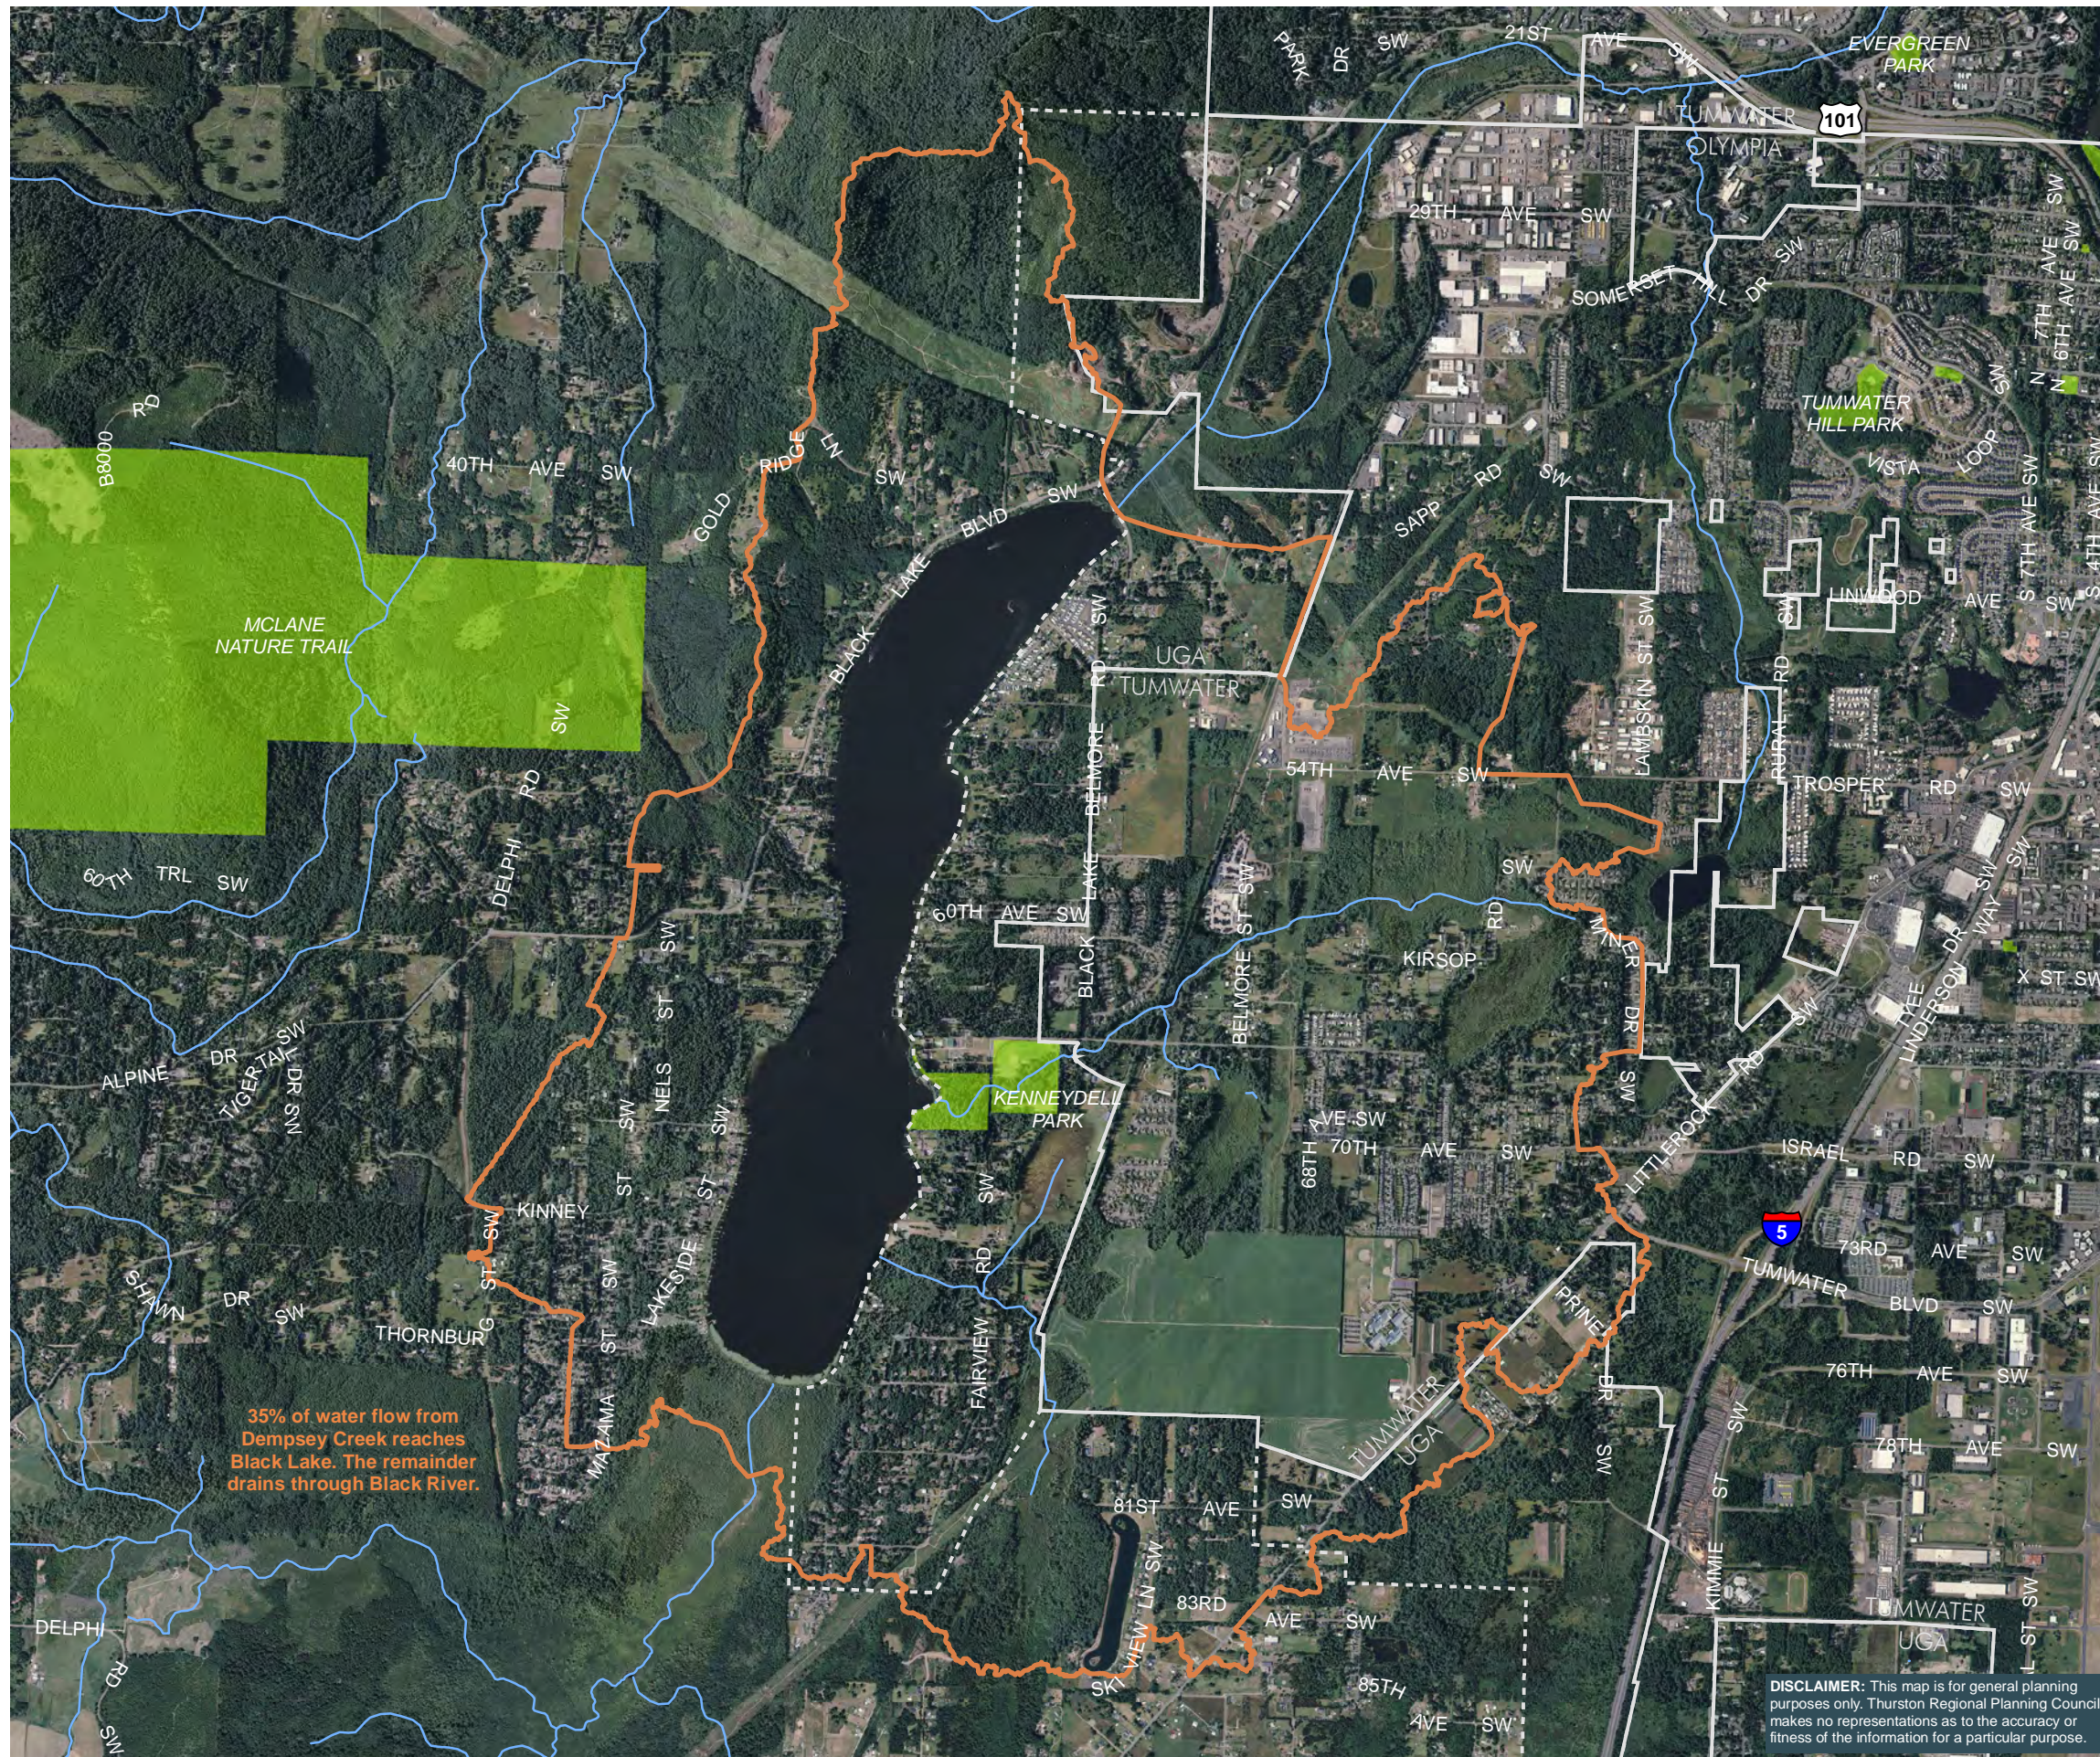

Black Lake Basin

Basin Overview

Legend

-  Basin Boundary
-  City Limits
-  Urban Growth Area (UGA)
-  Streams & Rivers
-  Parks & Public Preserves

DISCLAIMER: This map is for general planning purposes only. Thurston Regional Planning Council makes no representations as to the accuracy or fitness of the information for a particular purpose.

Guiding Growth
Healthy Watersheds

0 1/4 1/2 1 Miles