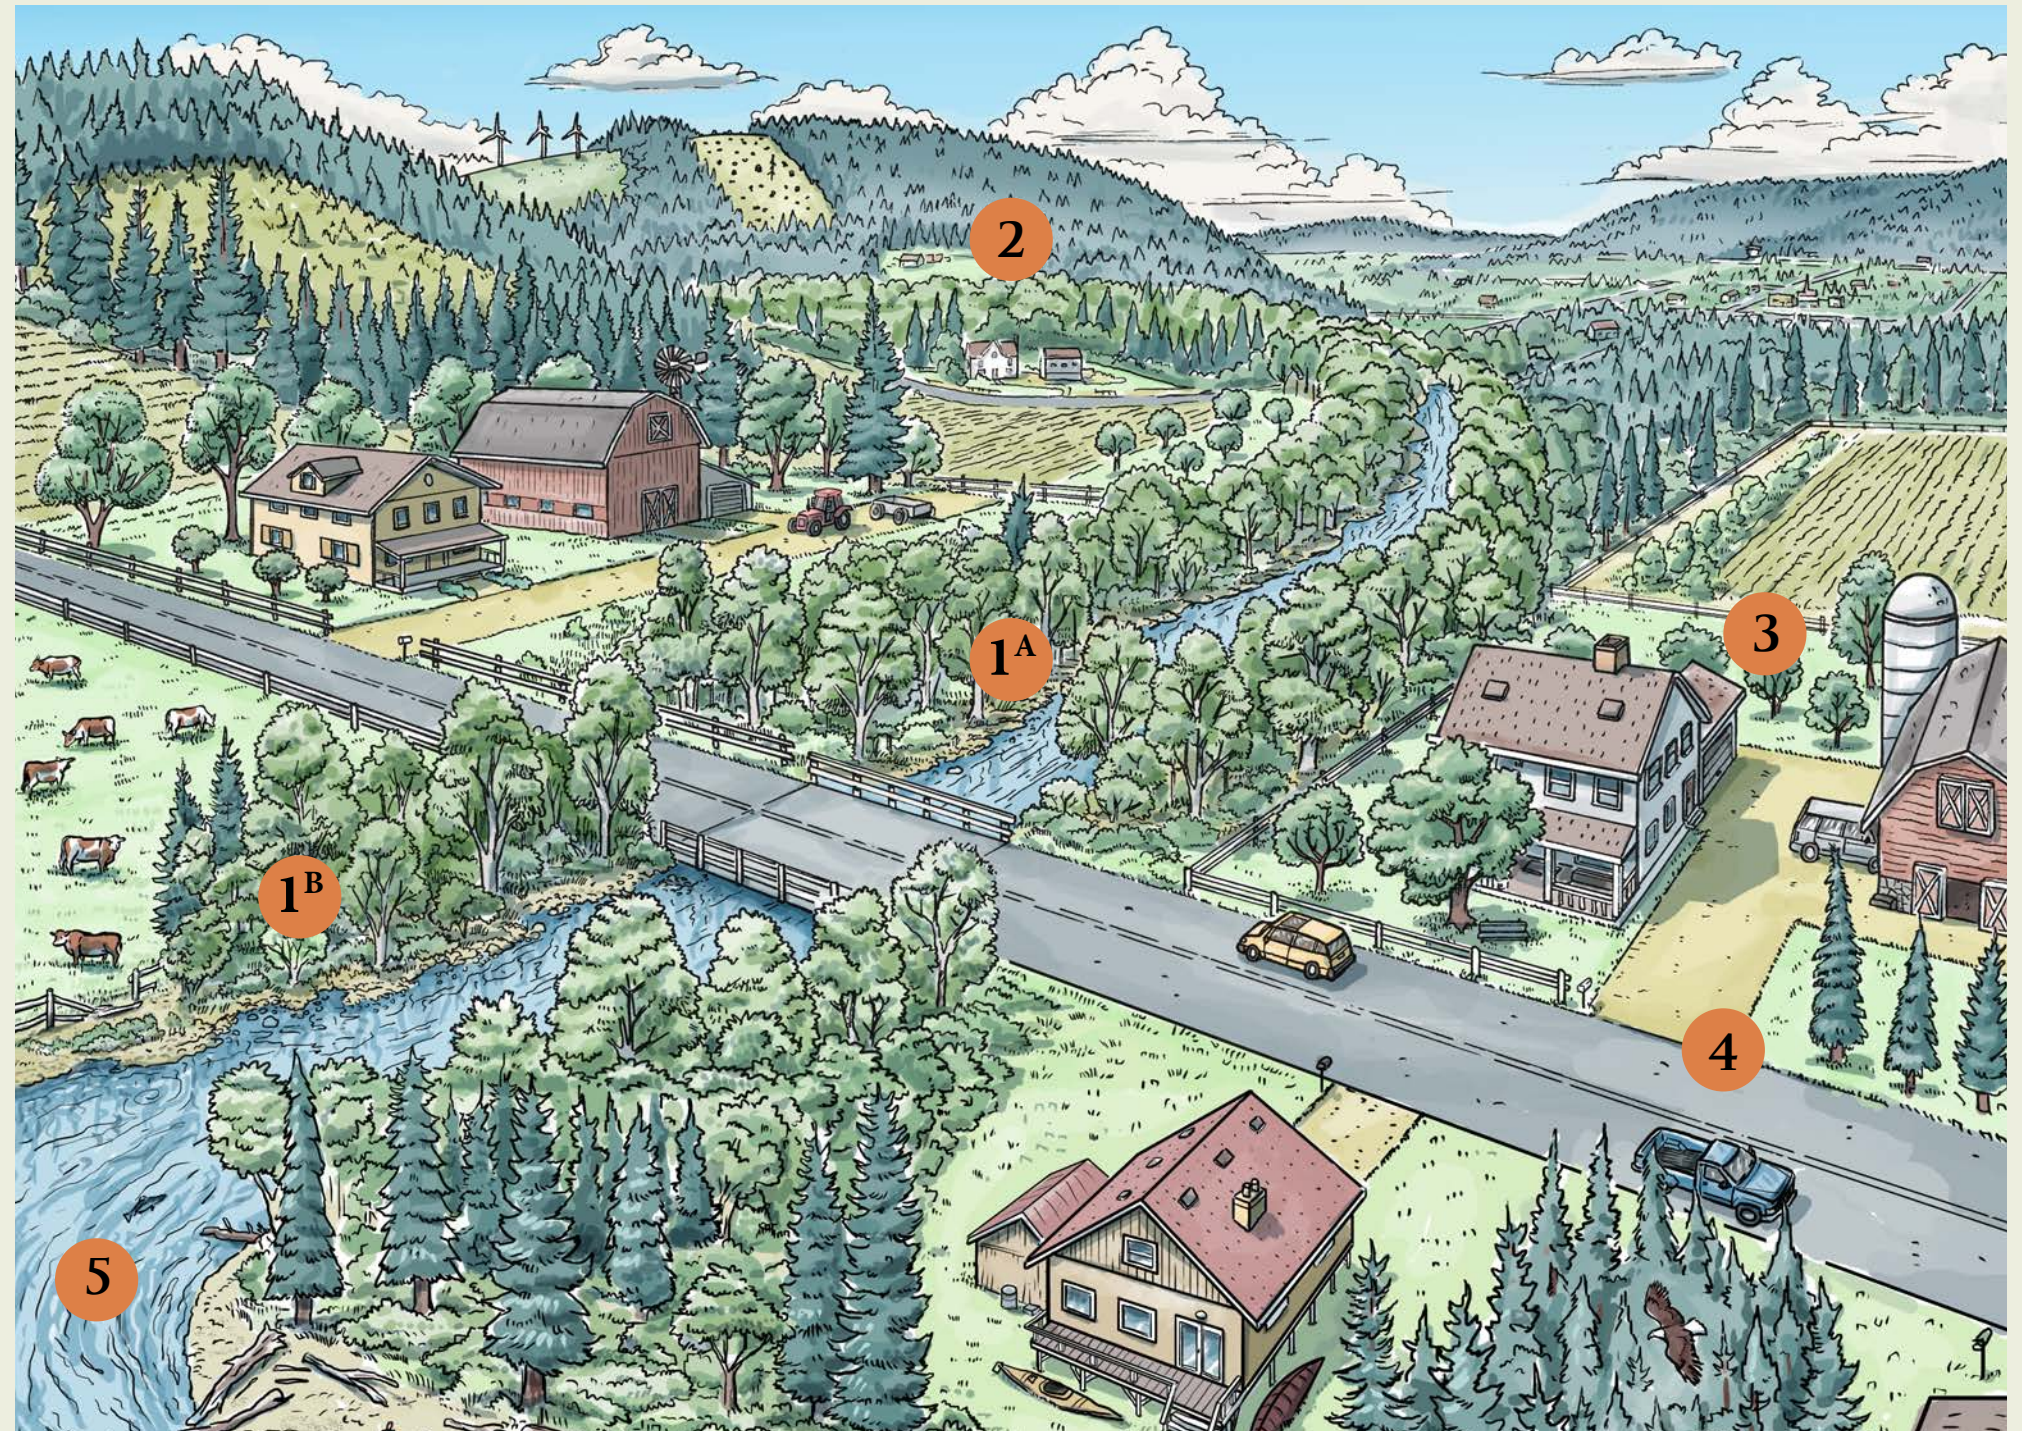

Guiding Growth Healthy Watersheds

What will the future look like in your watershed? There are policies we can put in place now that will help preserve water quality, habitat, and recreational opportunities in the decades to come.

RURAL

1. 1 Maintain^A and restore^B vegetation along stream banks and shorelines
2. 2 Preserve forested areas and open space through transfer or purchase of development rights
3. 3 Maintain rural character through changes in zoning
4. 4 Minimize the amount of new asphalt and other impervious surfaces
5. 5 Protect healthy salmon run and shellfish beds

To learn more visit:

www.co.thurston.wa.us/PLANNING/watershed/

Contact: Allison Osterberg
Associate Planner, Thurston County
osterba@co.thurston.wa.us

Mike Burnham
Associate Planner, Thurston Regional Planning Council
burnham@trpc.org