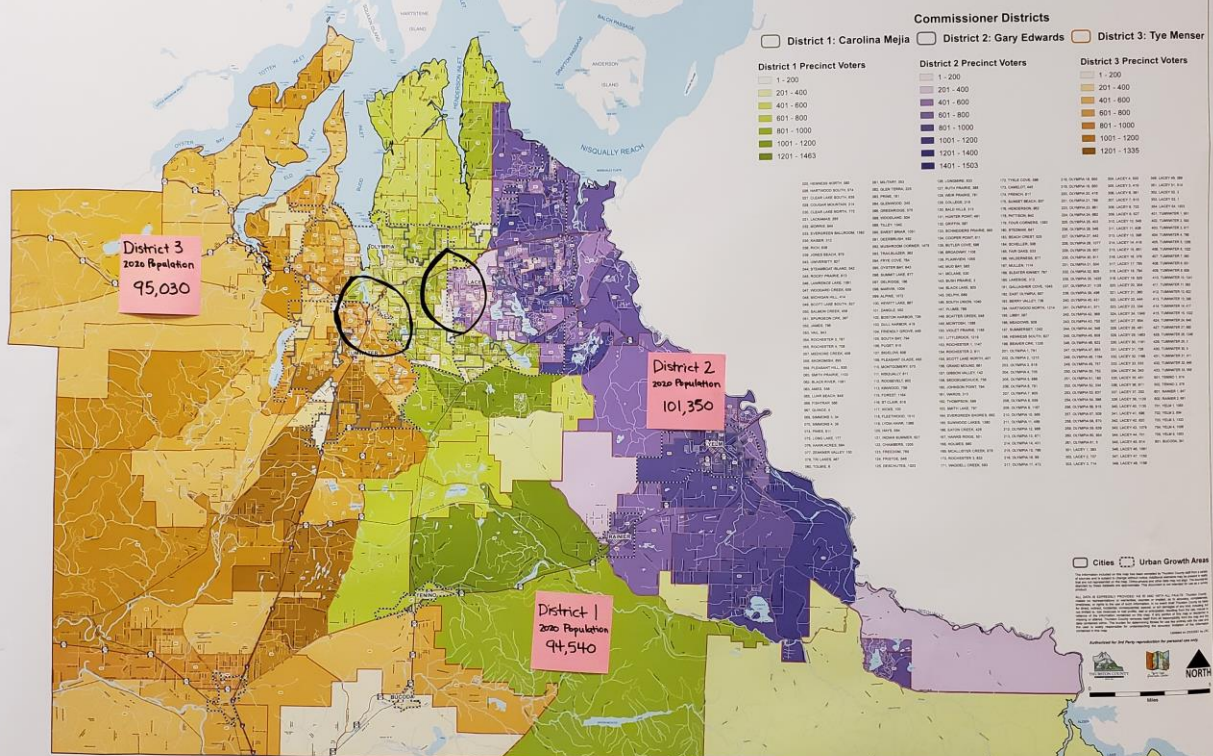

# Thurston County Voter Precincts & Commissioner Districts As of January 31, 2021

2020 ESTIMATED POPULATION: 290,920