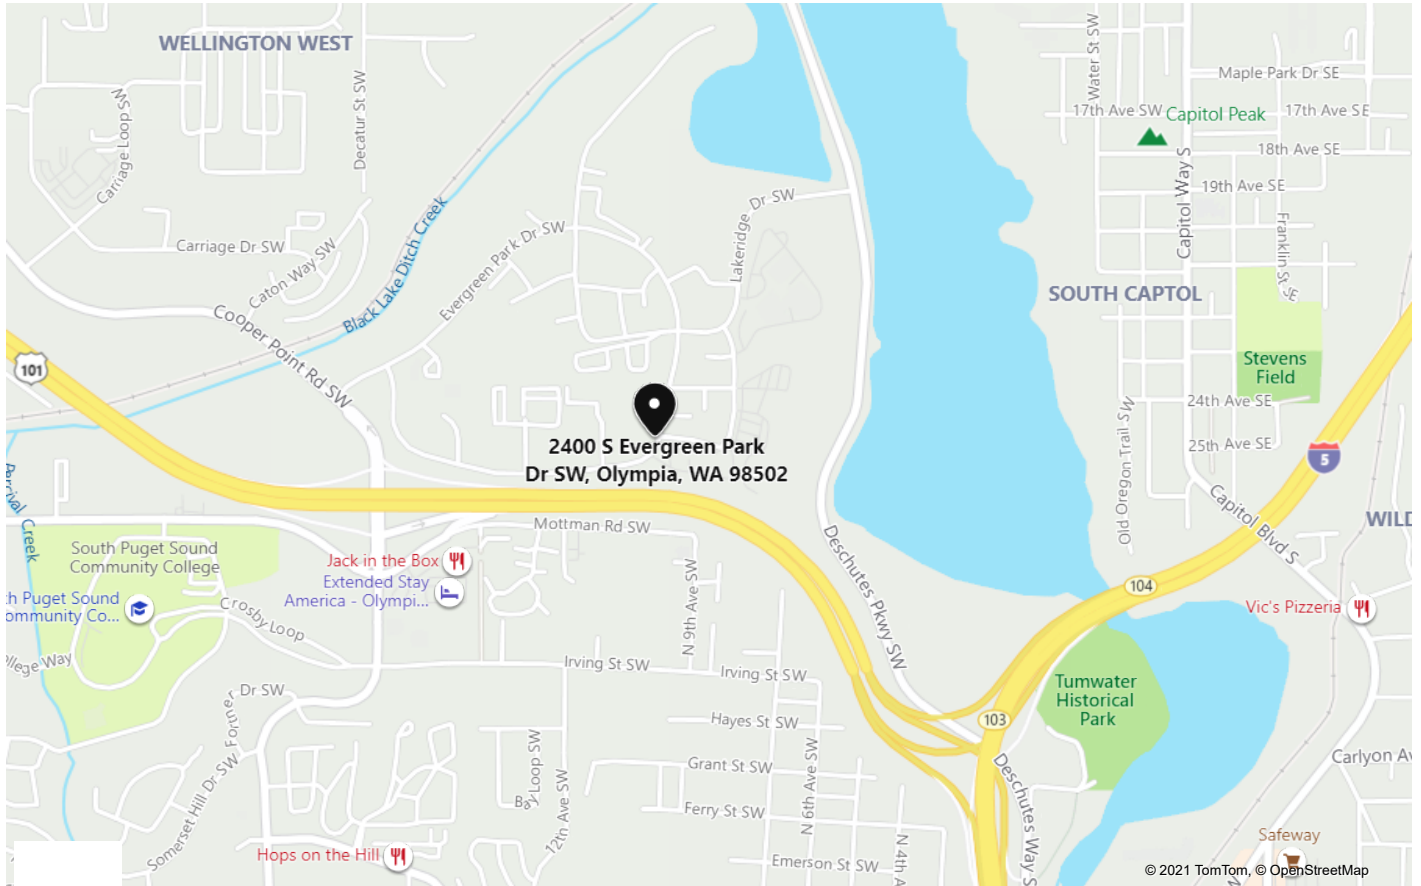

2400 S Evergreen Park Dr SW, Olympia, WA 98502

Location: 47.0269583, -122.91542

DRIVING DIRECTIONS

From I-5 heading North:

At Exit 104, head right on the ramp for US-101 North toward Aberdeen/Port Angeles

Take the ramp on the right and follow signs for Automall Dr SW/Cooper Pt Rd

Turn right onto Cooper Point Rd SW toward Automall Dr SW/Cooper Pt Rd

Turn right onto Evergreen Park Dr SW

Turn right onto S Evergreen Park Dr SW

Arrive at S Evergreen Park Dr SW

From I-5 heading South:

At Exit 104, head right on the ramp for US-101 North toward Aberdeen/Port Angeles

Take the ramp on the right and follow signs for Automall Dr SW/Cooper Pt Rd

Take the ramp on the right for Cooper Pt Rd and head toward Automall Dr SW

Turn left onto Crosby Blvd SW

Road name changes to Cooper Point Rd SW

Turn right onto Evergreen Park Dr SW

Turn right onto S Evergreen Park Dr SW